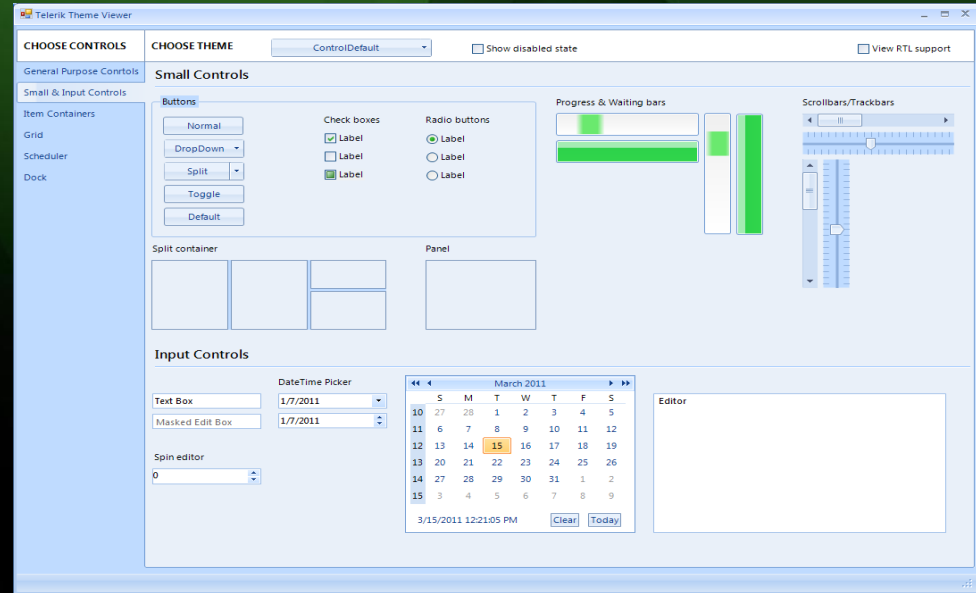

Themes

- 3 New Themes

- Office2010Silver
- Office2010Blue
- Office2010Black

- Theme Viewer

- Review built-in and custom themes